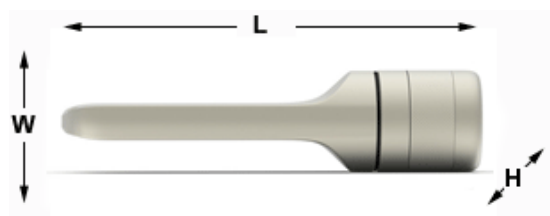

IMPORTANT: Due to the price volatility of NAND Flash Memory, prices can change daily and without notice.

Product Details

Product Dimensions

Inches: 2.63" x 0.66" x 0.66"
 Millimeters: 67 x 17 x 17

Product Specifications